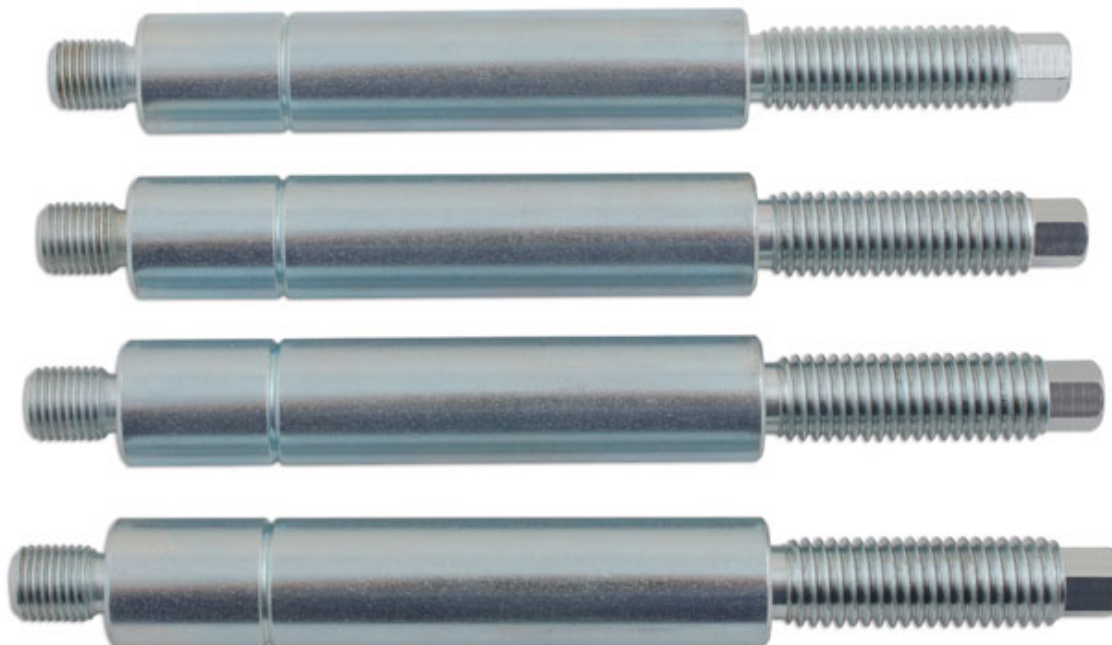

Nabenabzieher-Adapterkit – PSA

Adaptor kit M12 x 1.25 male used to convert Hub Puller and Driveshaft Remover/Press Kit (Part No. 5648) to Citroën/Peugeot applications.

Additional Information

- Adapterkit für 5648 – PSA
- Größe M12x1,25 Außengewinde
- Anwendung: Citroën C2/C3/C4/C5/C6/C8
- Anwendung: Peugeot 205/206/306/307/405/1007
- 4 St.